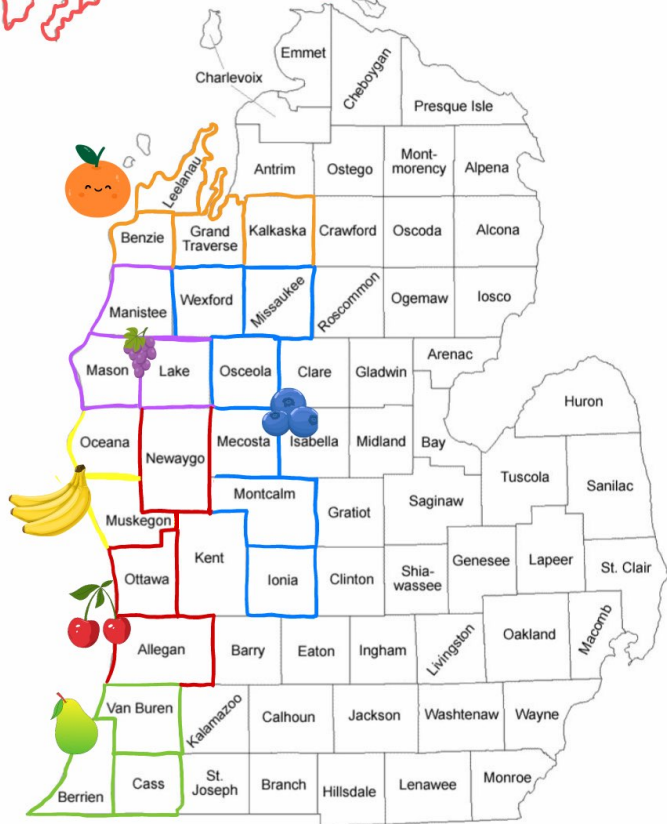

Keyweenaw

# Assigned Counties by Fruit

 = Bailey

 = Abby

 = Clare

 = Claire

 = Kristy

 = Gabby

 = Community Partnerships Specialist